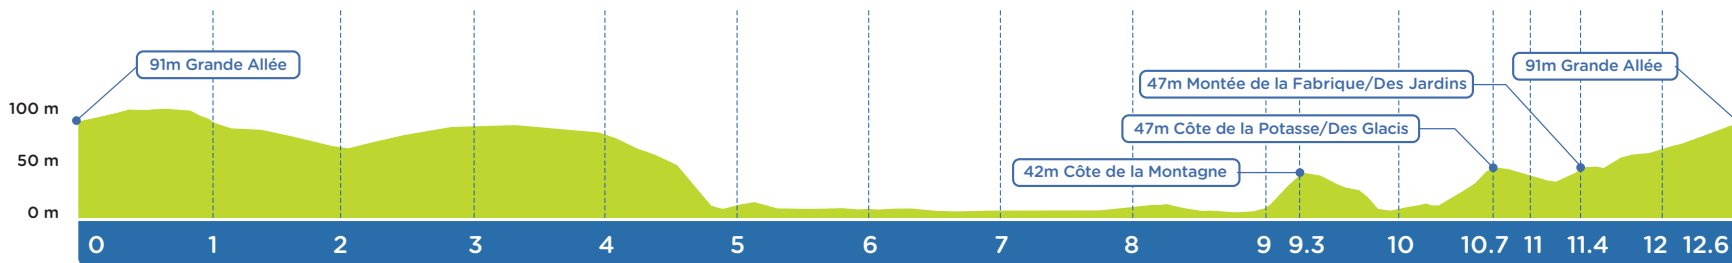

QUÉBEC CITY CIRCUIT

FRIDAY, SEPTEMBER 9, 2022

Climbs

Altitude difference (circuit): **186m**
 Altitude difference (circuit): **2,976m** (16 laps)

- KM 9** : Côte de la Montagne 375m, 10% average grade, including a 165m climb at 13%
- KM 10** : Côte de la Potasse/Des Glacis 420m, 9% average grade
- KM 11** : Montée de la Fabrique/Des Jardins 190m, 7%
- KM 11** : Montée du Fort/Saint-Louis/Grande-Allée 1 km, 4% average grade

Start / Finish

Circuit: **12.6km**
 Total race length: **201.6km** (16 laps)

222297 Qc-parcours (7-07-22) 4

START

FINISH